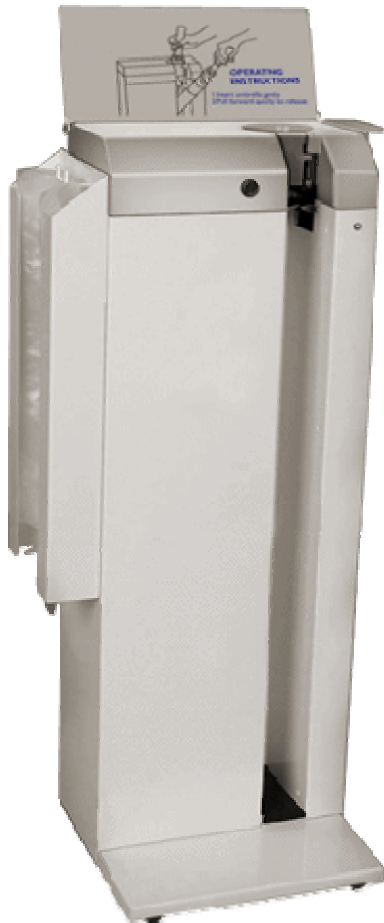

Automatic ... Umbrella Wrapping machine

The end of dangerous wet floors !

A wet umbrella drips water over floors.
It's dangerous. In this age of increasing litigation and higher insurance .. It's your responsibility to avoid a situation .. before it happens !

Take control of this issue.

Our Auto Umbrella Machine ... wraps a wet umbrella in a clear plastic sleeve in 2 seconds.

No electricity required ... so it can be positioned safely .. anywhere !

Features include :

- Non electric design
- Easy to use
- Wraps umbrella in 2 seconds
- Each umbrella is wrapped in a drip proof plastic sheath
- Machine holds up to 4000 'wraps'
- Automatic refill indicator
- Easy to position - on wheels with handle
- Use only when needed .. roll away for easy storage
- Weighs 15 kgs
- W30cm X D30cm x H119cm