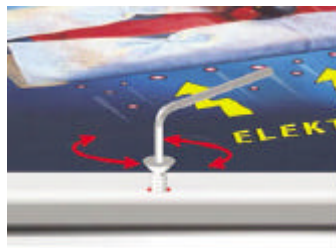

Lockable Window Frames

POPStar
Point Of Purchase
Displays and Stands

Need a 'snap frame' with security ?

Our new lockable 'Snap Frame' allows you to lock each individual unit. Super stylish and available in all sizes.

Short of wall space ? Maximise your selling !

New 'Snap Frame' for windows.

Supplied with invisible adhesive mounting strips & Lockable as well.

Wall space is often very limited in retail businesses.

That's why our new Window Mounted Snap Frame system is terrific ! Featuring a satin anodised 32mm aluminium profile that's lockable complete with a non glare PVC cover.

The sign is supplied with clear super hold adhesive film on the back of the frame.

Each sign is supplied with a decorative back profile to hide the adhesive tape.

So the back of the sign looks as good as the front ... a real professional finish.