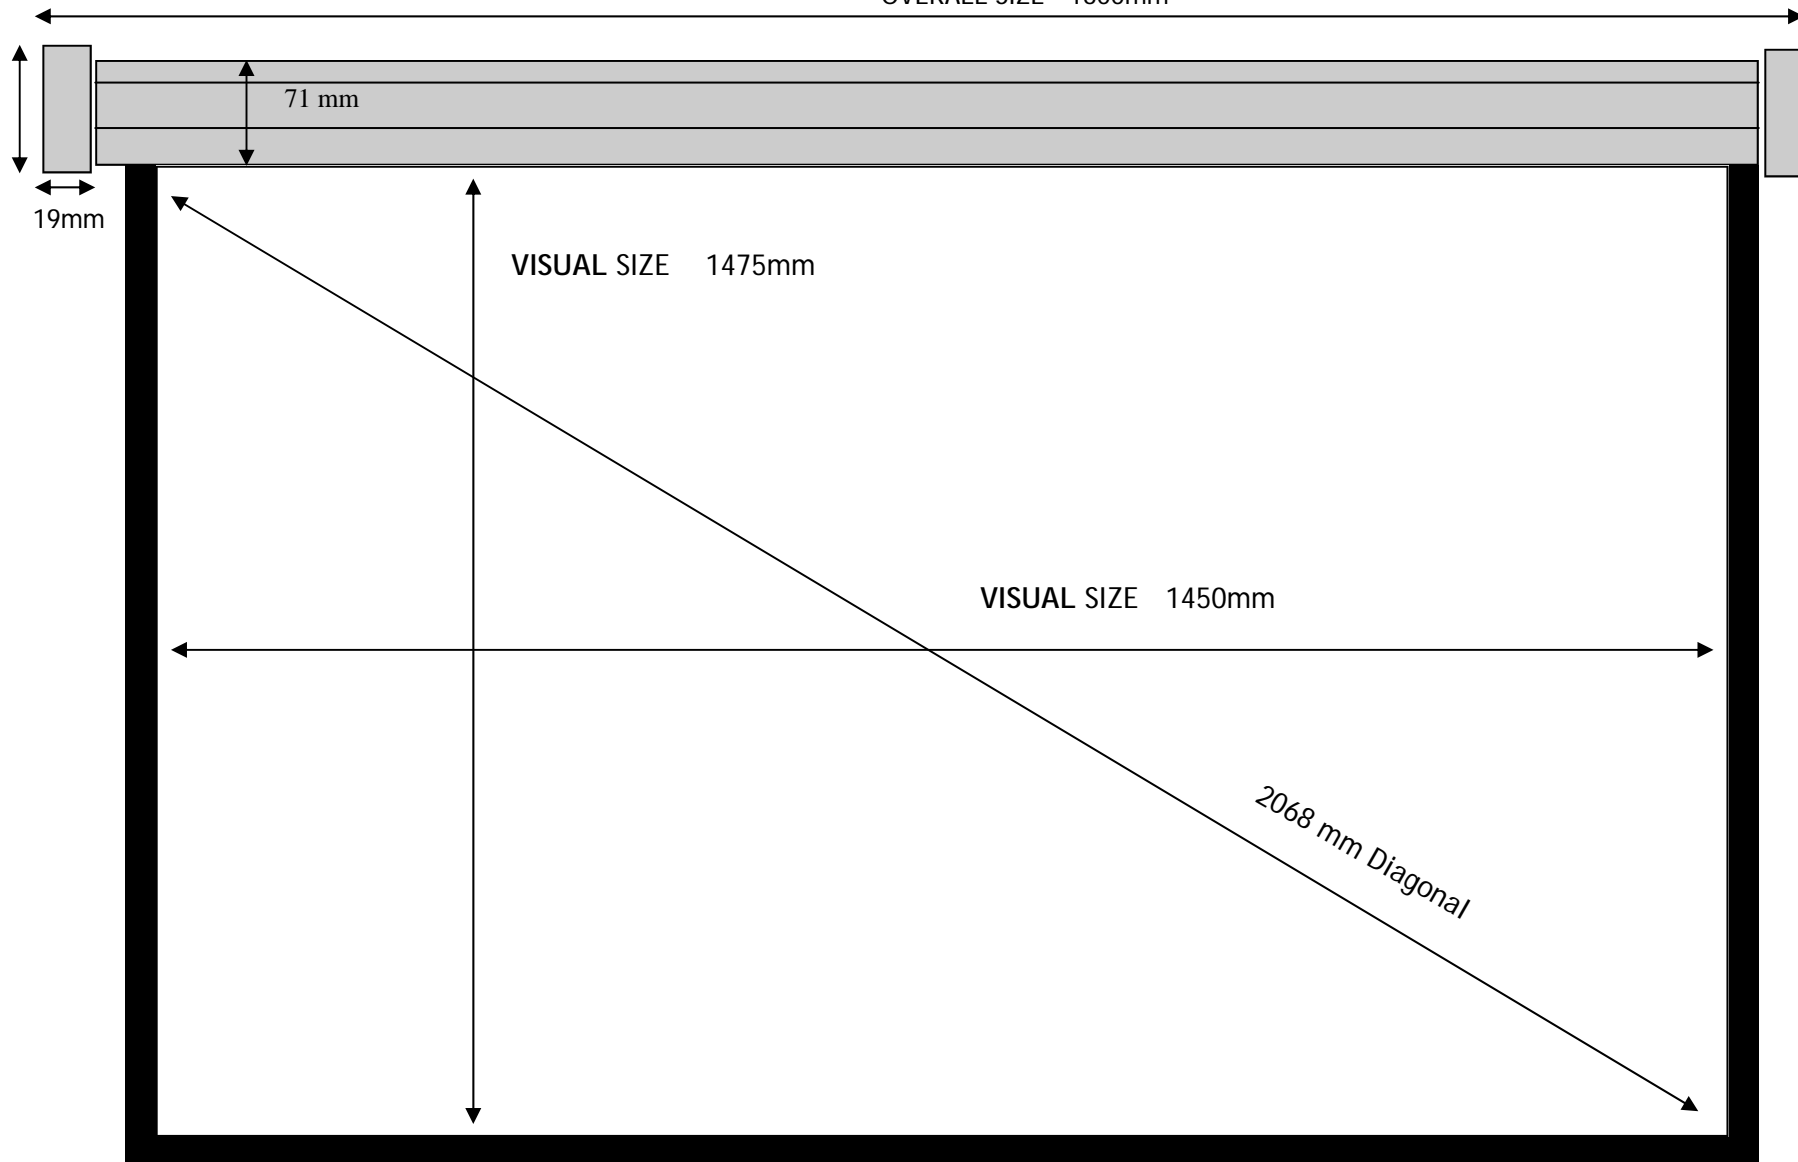

1500 x 1500mm

Code : VP1515T

OVERALL SIZE 1600mm