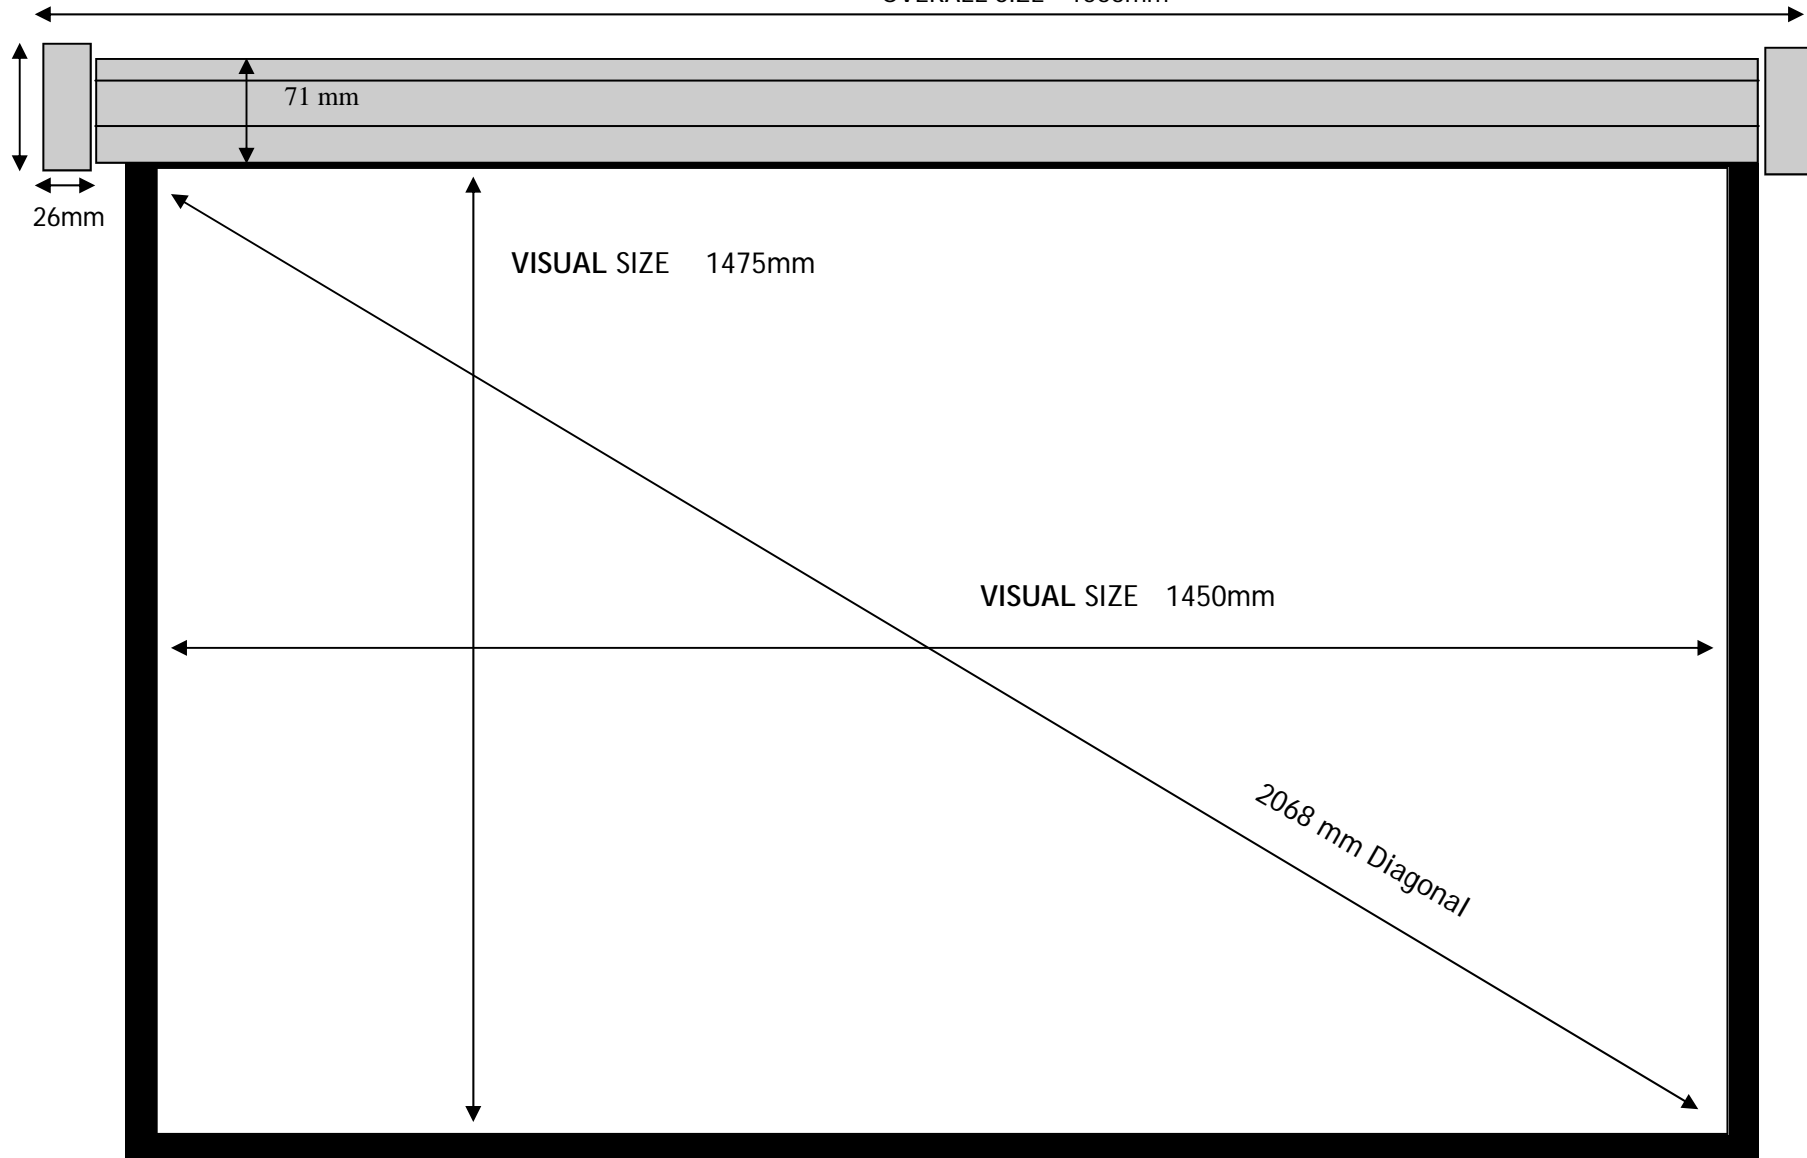

OVERALL SIZE 1566mm

26mm

71 mm

VISUAL SIZE 1475mm

VISUAL SIZE 1450mm

2068 mm Diagonal

25mm Black Border

SIDE VIEW

2100 x 2100mm

Code : VP2121W

OVERALL SIZE 2166mm

26mm

71 mm

VISUAL SIZE 2075mm

VISUAL SIZE 2050mm

2917 mm Diagonal

VISUAL SIZE 1450mm

2068 mm Diagonal

25mm Black Border

SIDE VIEW

70mm

70mm

TRIPOD SCREEN

1800 x 1800mm

Code : VP1818T

OVERALL SIZE 1850mm

19mm

71 mm

VISUAL SIZE 1775mm

VISUAL SIZE 1750mm

2493mm Diagonal

25mm Black Border