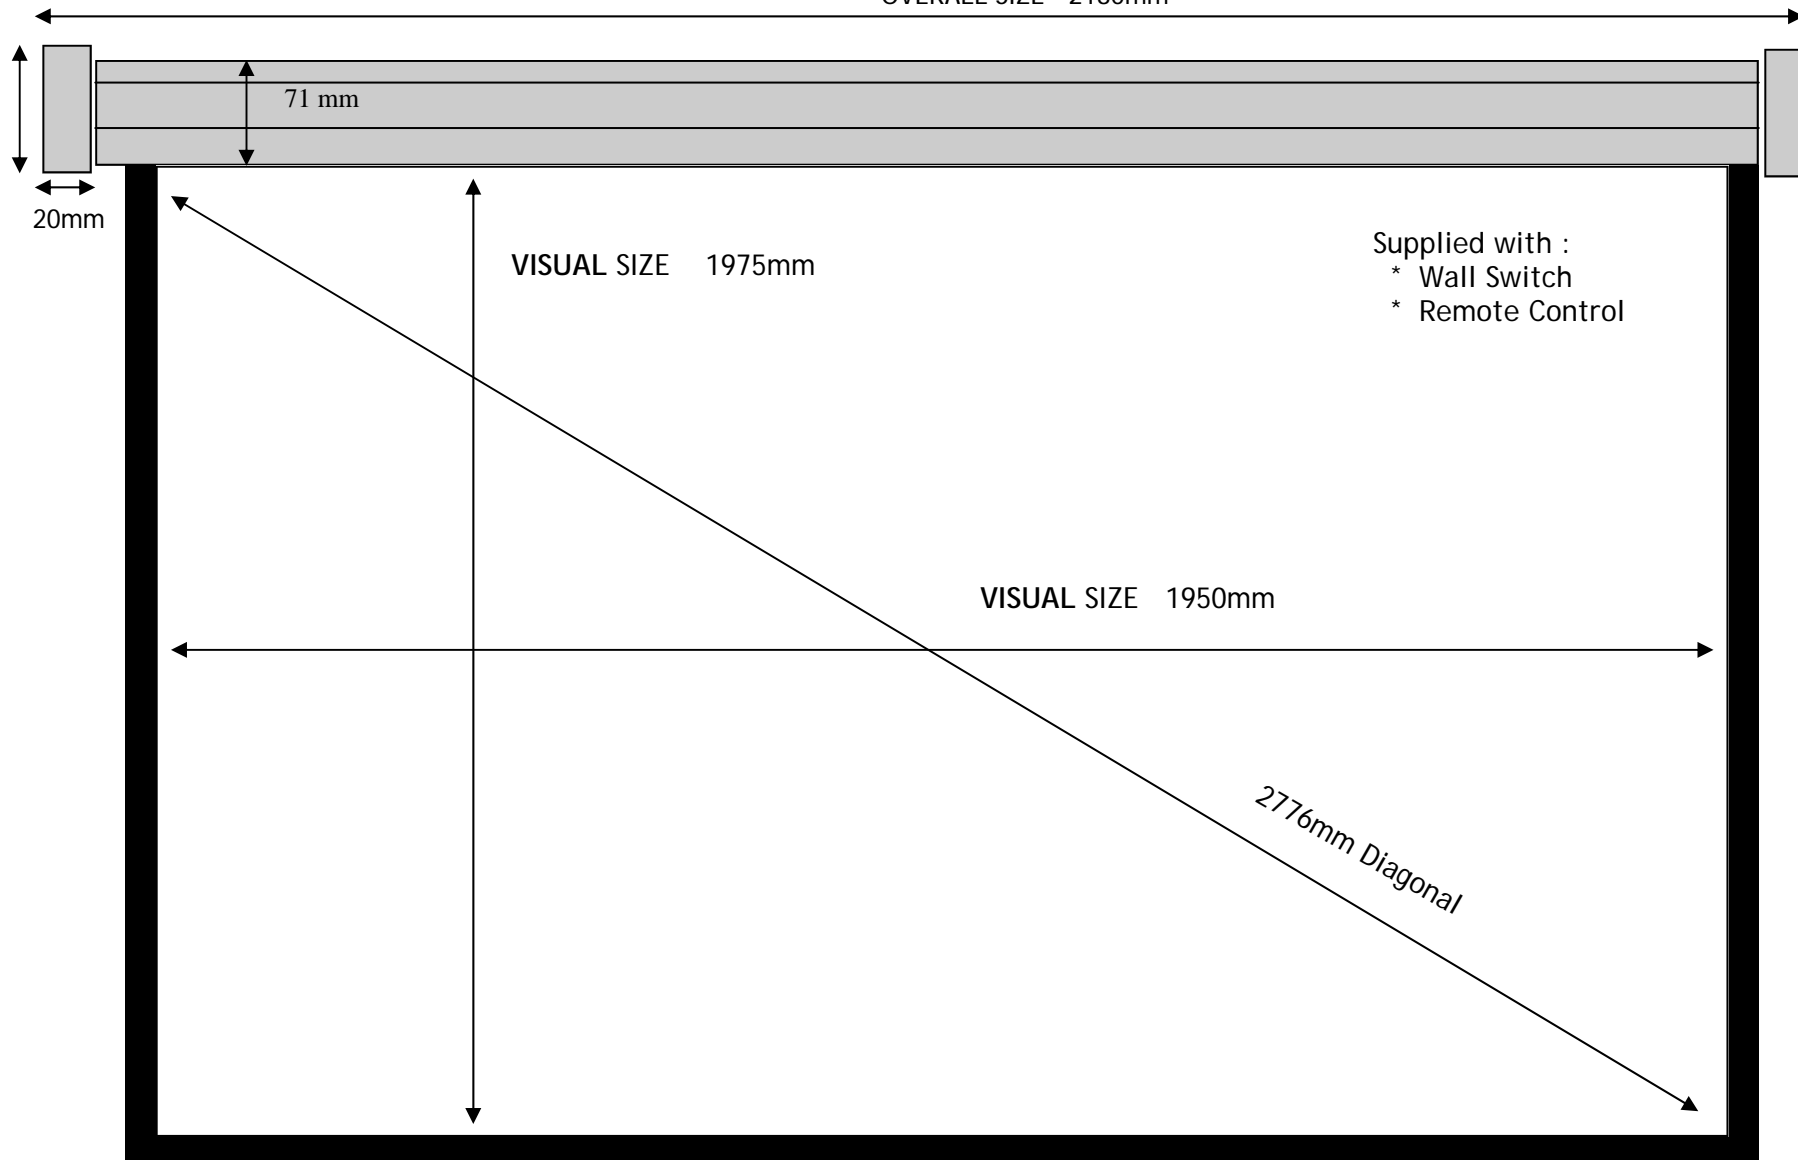

VISUAL SIZE 1450mm

2068 mm Diagonal

25mm Black Border

SIDE VIEW

70mm

70mm

TRIPOD SCREEN

1800 x 1800mm

Code : VP1818T

OVERALL SIZE 1850mm

19mm

71 mm

VISUAL SIZE 1775mm

VISUAL SIZE 1750mm

2493mm Diagonal

25mm Black Border

- \* Wall Switch
- \* Remote Control

↔ 25mm Black Border

SIDE VIEW

94mm

94mm

MOTORISED SCREEN

2000 x 2000mm

Code : VP2020M

OVERALL SIZE 2180mm

25mm Black Border

SIDE VIEW

94mm

94mm

MOTORISED SCREEN

2400 x 1800mm

Code : VP2418M