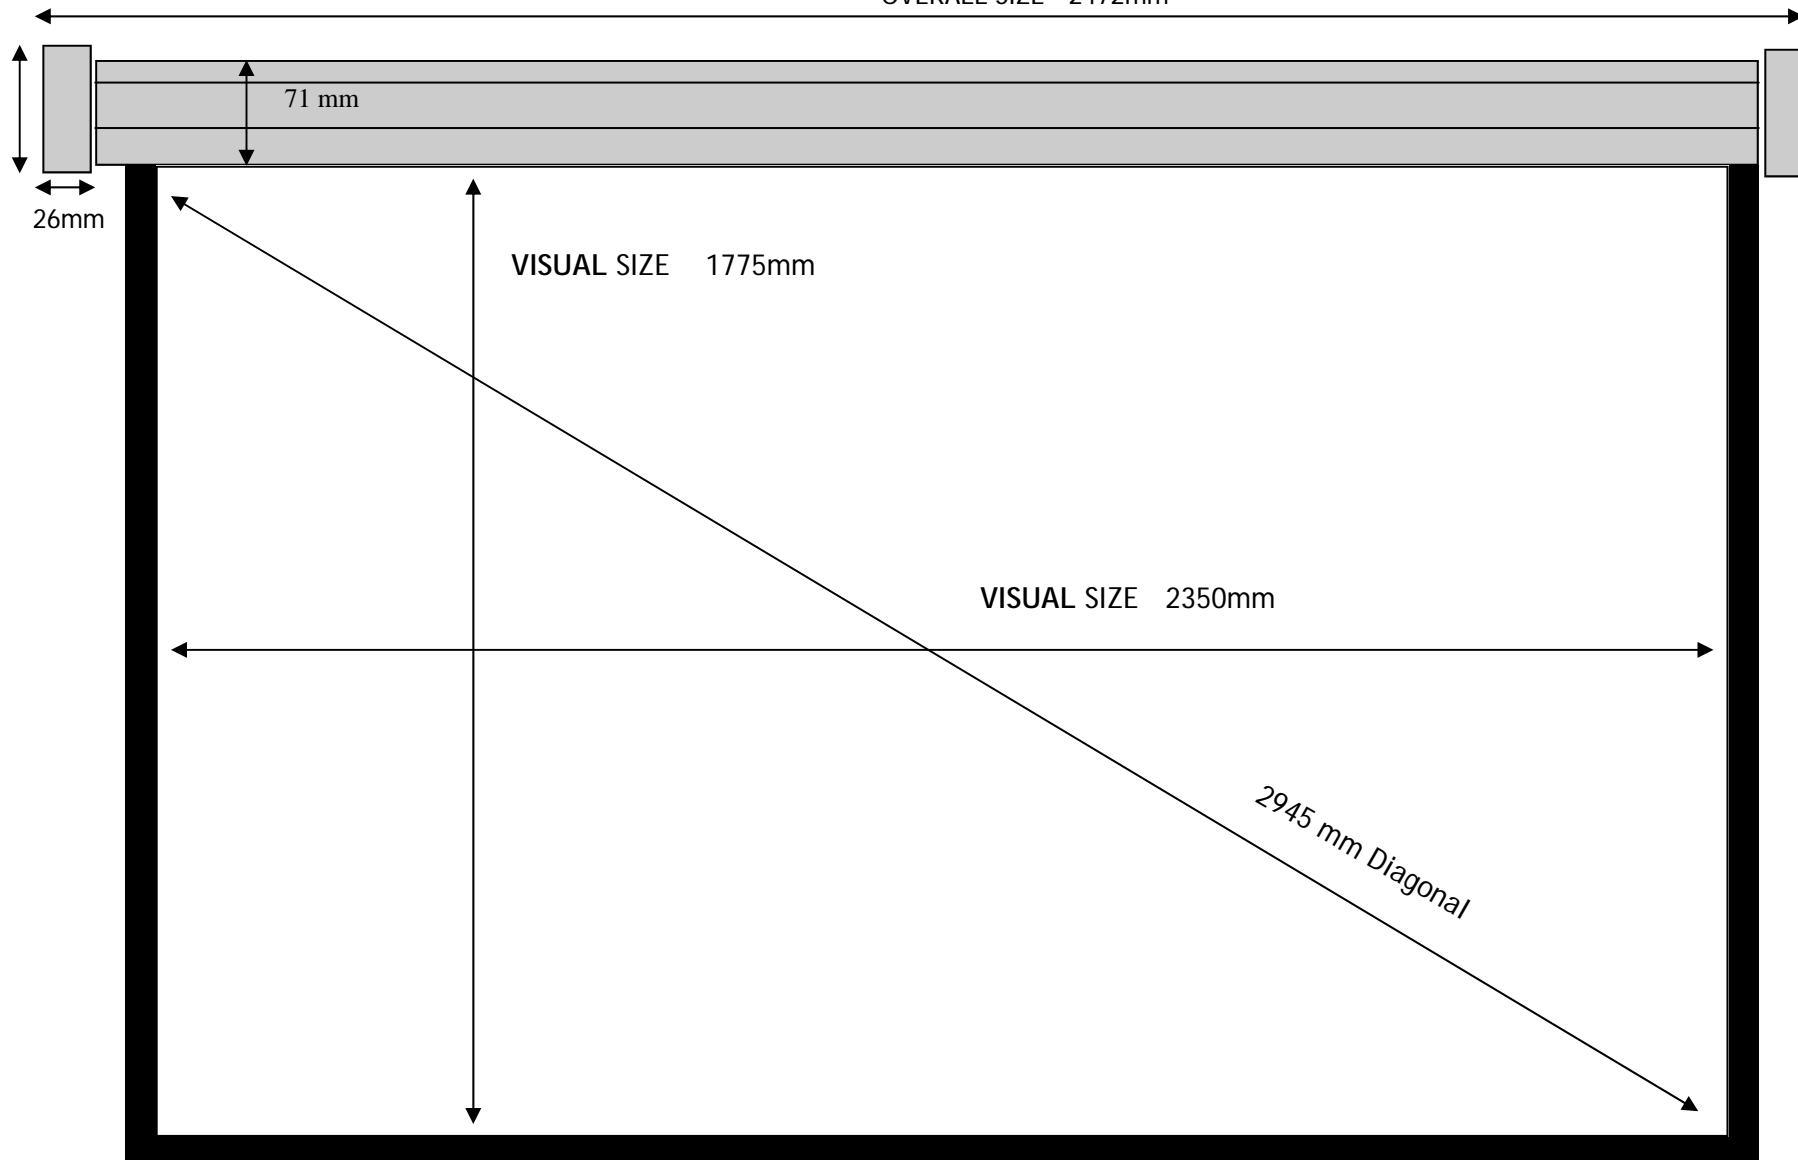

2100 x 2100mm

Code : VP2121W

OVERALL SIZE 2166mm

26mm

71 mm

VISUAL SIZE 2075mm

VISUAL SIZE 2050mm

2917 mm Diagonal

26mm

71 mm

VISUAL SIZE 1775mm

VISUAL SIZE 2350mm

2945 mm Diagonal

25mm Black Border

SIDE VIEW

70mm

VISUAL SIZE 1450mm

2068 mm Diagonal

25mm Black Border

SIDE VIEW

70mm

70mm

TRIPOD SCREEN

1800 x 1800mm

Code : VP1818T

OVERALL SIZE 1850mm

19mm

71 mm

VISUAL SIZE 1775mm

VISUAL SIZE 1750mm

2493mm Diagonal

25mm Black Border