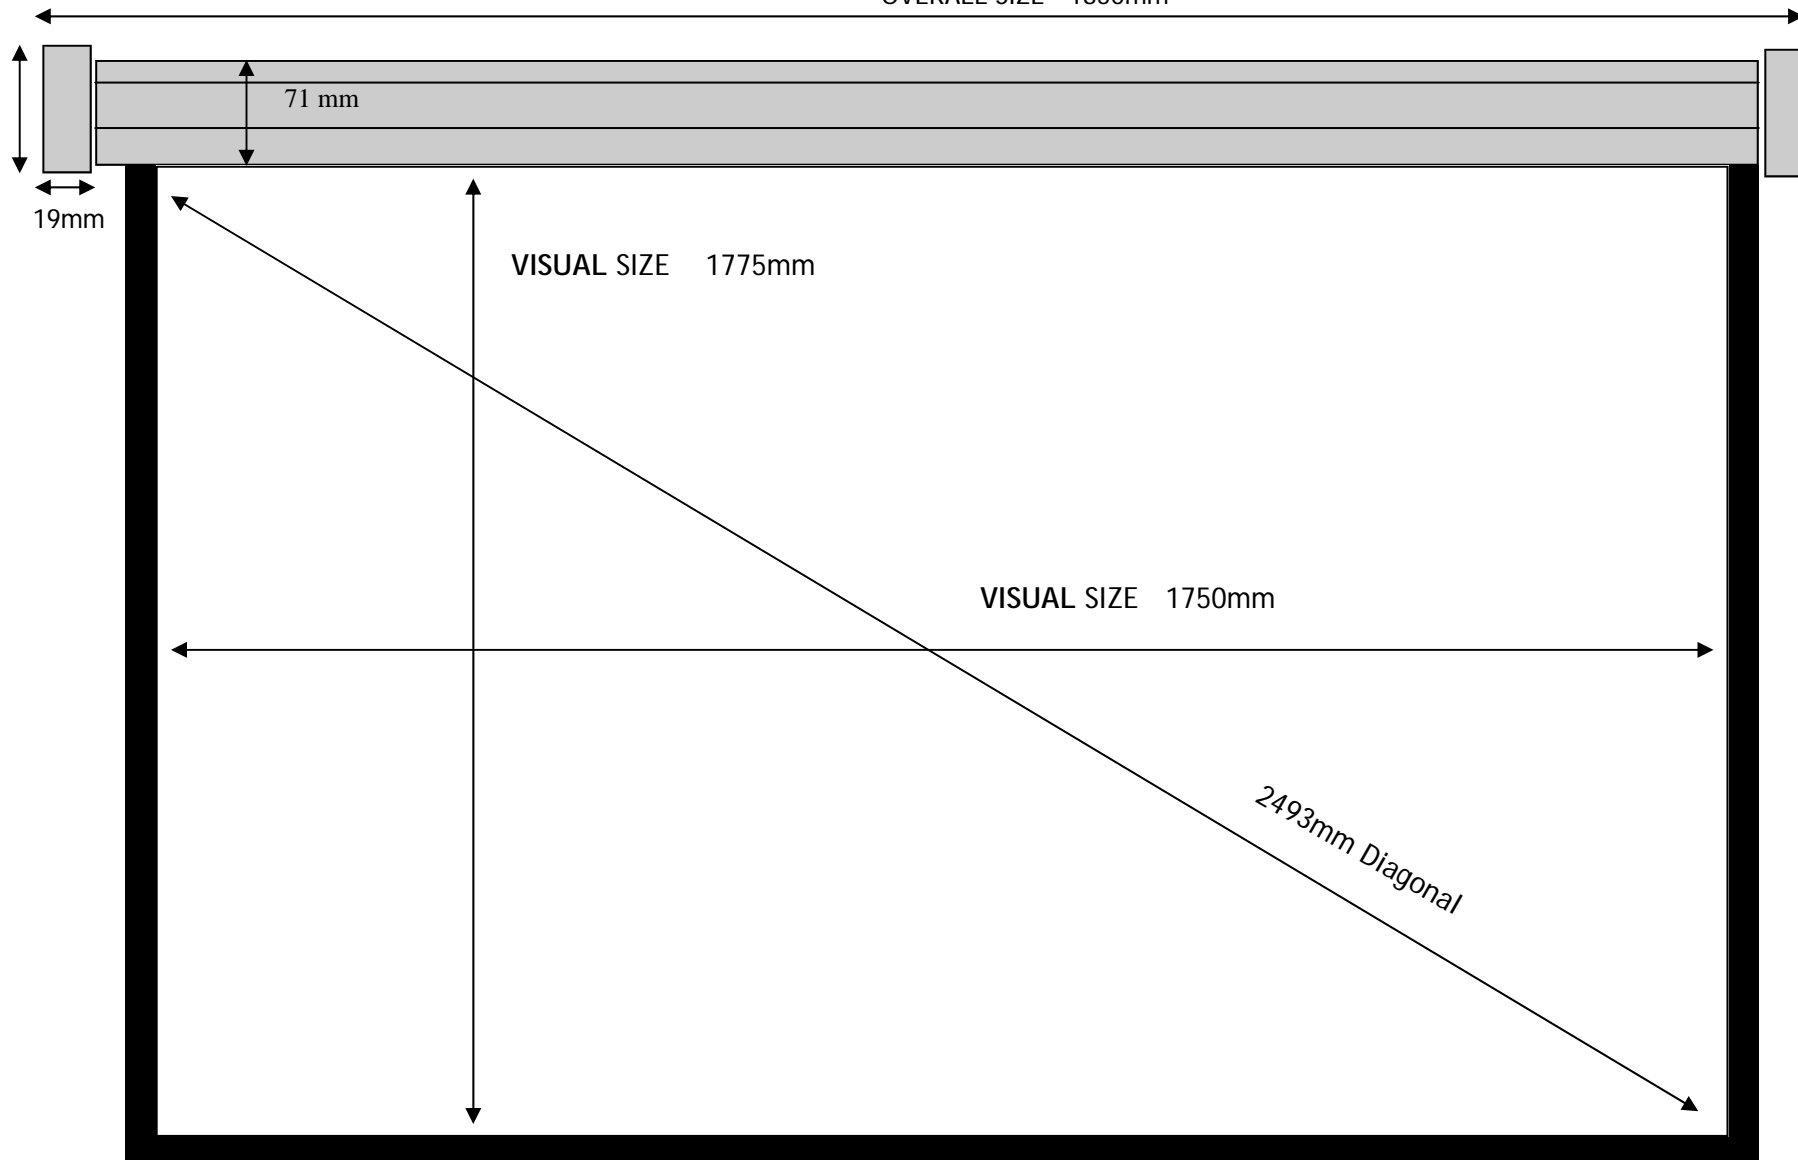

VISUAL SIZE 1450mm

2068 mm Diagonal

25mm Black Border

SIDE VIEW

70mm

70mm

TRIPOD SCREEN

1800 x 1800mm

Code : VP1818T

OVERALL SIZE 1850mm

19mm

71 mm

VISUAL SIZE 1775mm

VISUAL SIZE 1750mm

2493mm Diagonal

25mm Black Border

SIDE VIEW

94mm

94mm

MOTORISED SCREEN

1800 x 1800mm

Code : VP1818M

OVERALL SIZE 1980mm

Supplied with :

OVERALL SIZE 2580mm