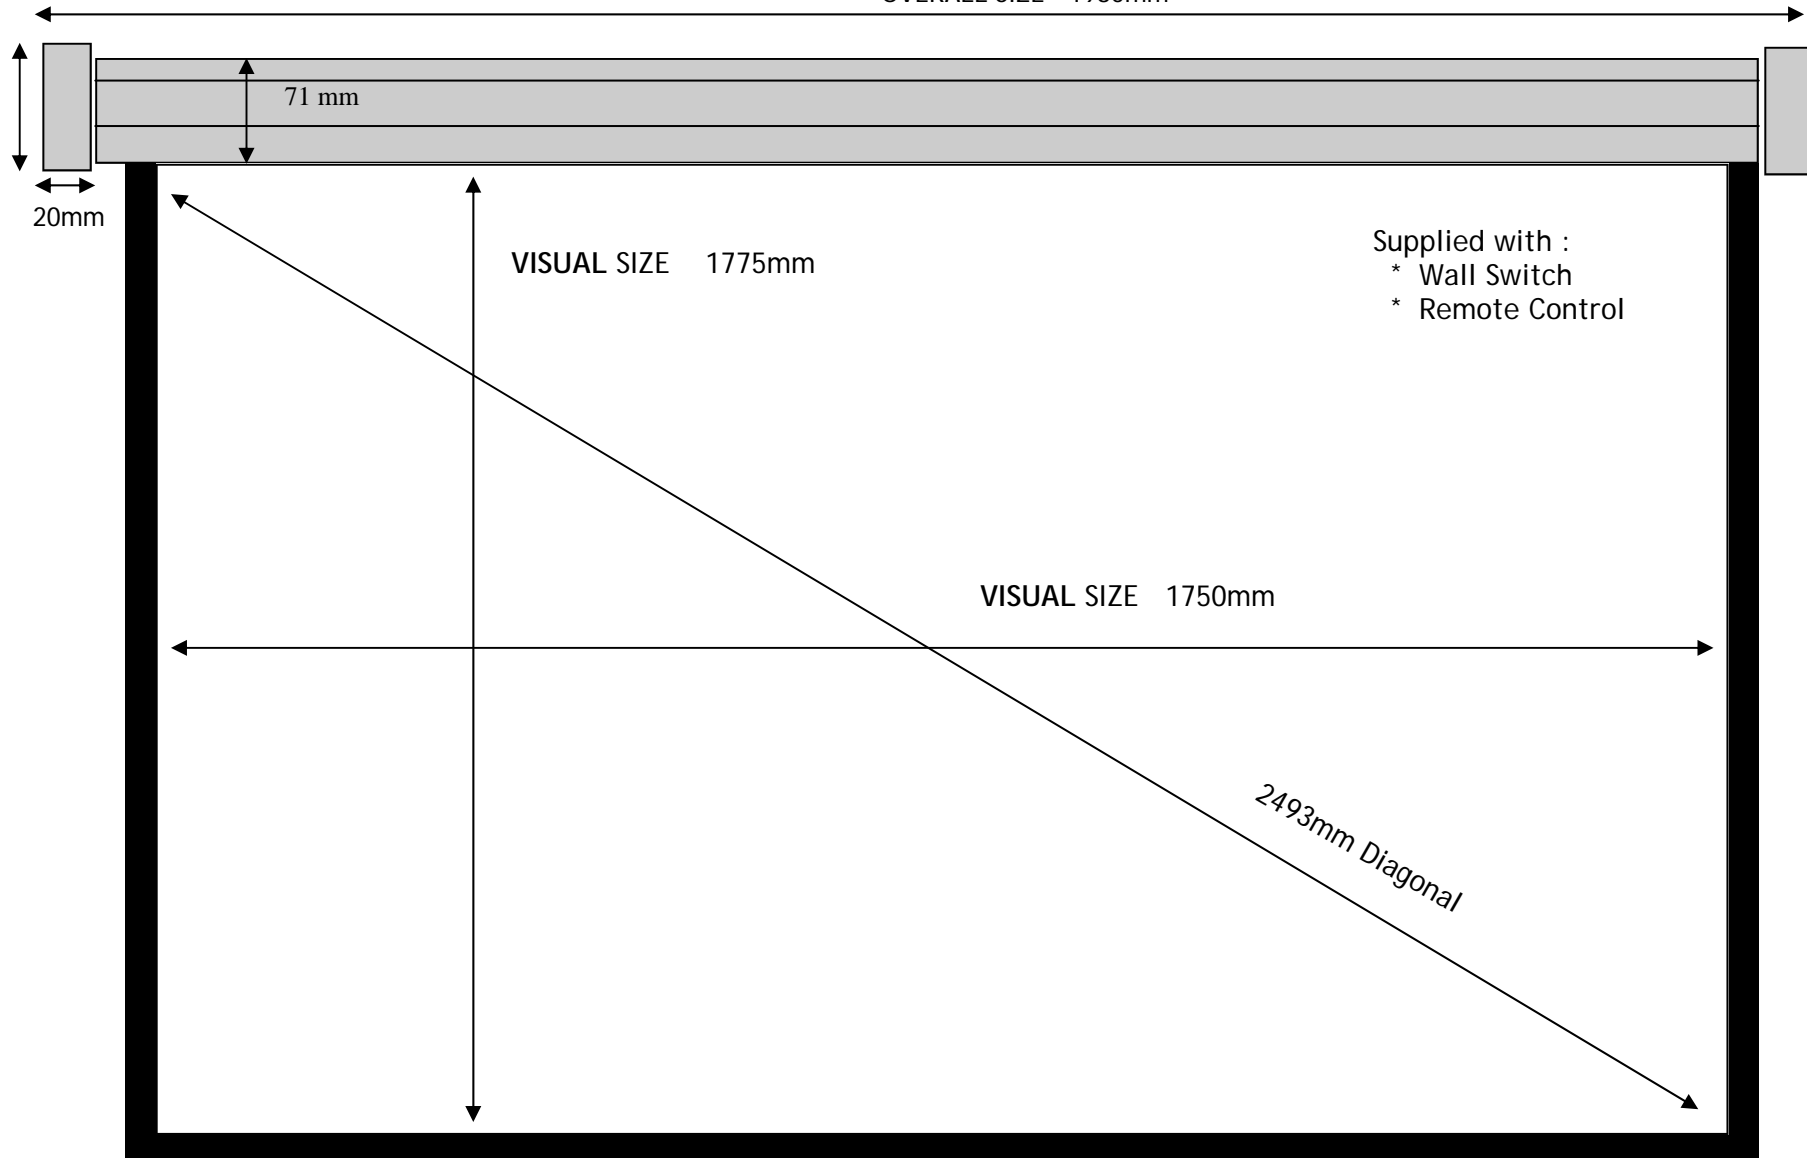

VISUAL SIZE 1450mm

2068 mm Diagonal

25mm Black Border

SIDE VIEW

70mm

70mm

TRIPOD SCREEN

1800 x 1800mm

Code : VP1818T

OVERALL SIZE 1850mm

19mm

71 mm

VISUAL SIZE 1775mm

VISUAL SIZE 1750mm

2493mm Diagonal

25mm Black Border

SIDE VIEW

94mm

94mm

MOTORISED SCREEN

1800 x 1800mm

Code : VP1818M

OVERALL SIZE 1980mm

Supplied with :

OVERALL SIZE 2180mm

25mm Black Border

SIDE VIEW

94mm

94mm

MOTORISED SCREEN

2400 x 1800mm

Code : VP2418M