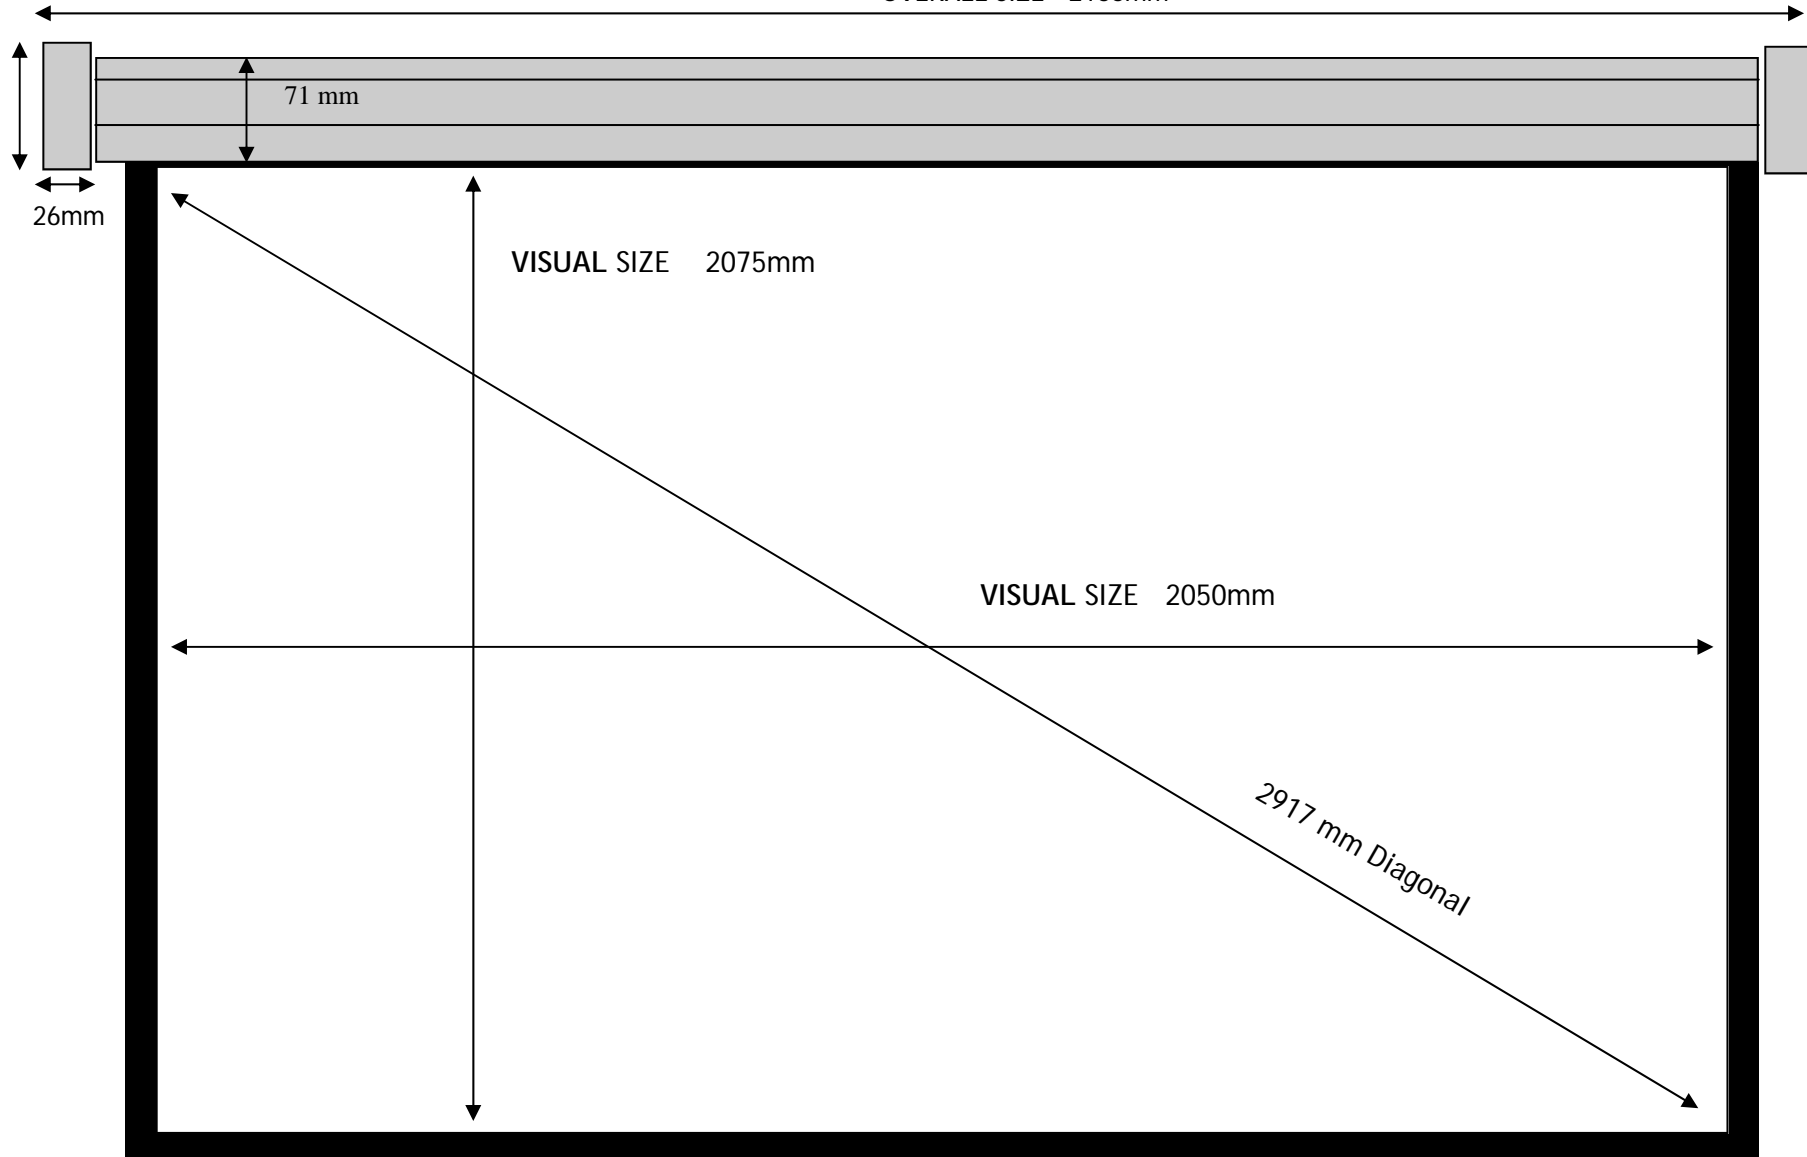

VISUAL SIZE 1775mm

VISUAL SIZE 1750mm

2493 mm Diagonal

25mm Black Border

SIDE VIEW

71mm

71mm

WALL MOUNTED

2100 x 2100mm

Code : VP2121W

OVERALL SIZE 2166mm

26mm

71 mm

VISUAL SIZE 2075mm

VISUAL SIZE 2050mm

2917 mm Diagonal

VISUAL SIZE 1450mm

2068 mm Diagonal

25mm Black Border

SIDE VIEW

70mm

70mm

TRIPOD SCREEN

1800 x 1800mm

Code : VP1818T

OVERALL SIZE 1850mm

19mm

71 mm

VISUAL SIZE 1775mm

VISUAL SIZE 1750mm

2493mm Diagonal

25mm Black Border