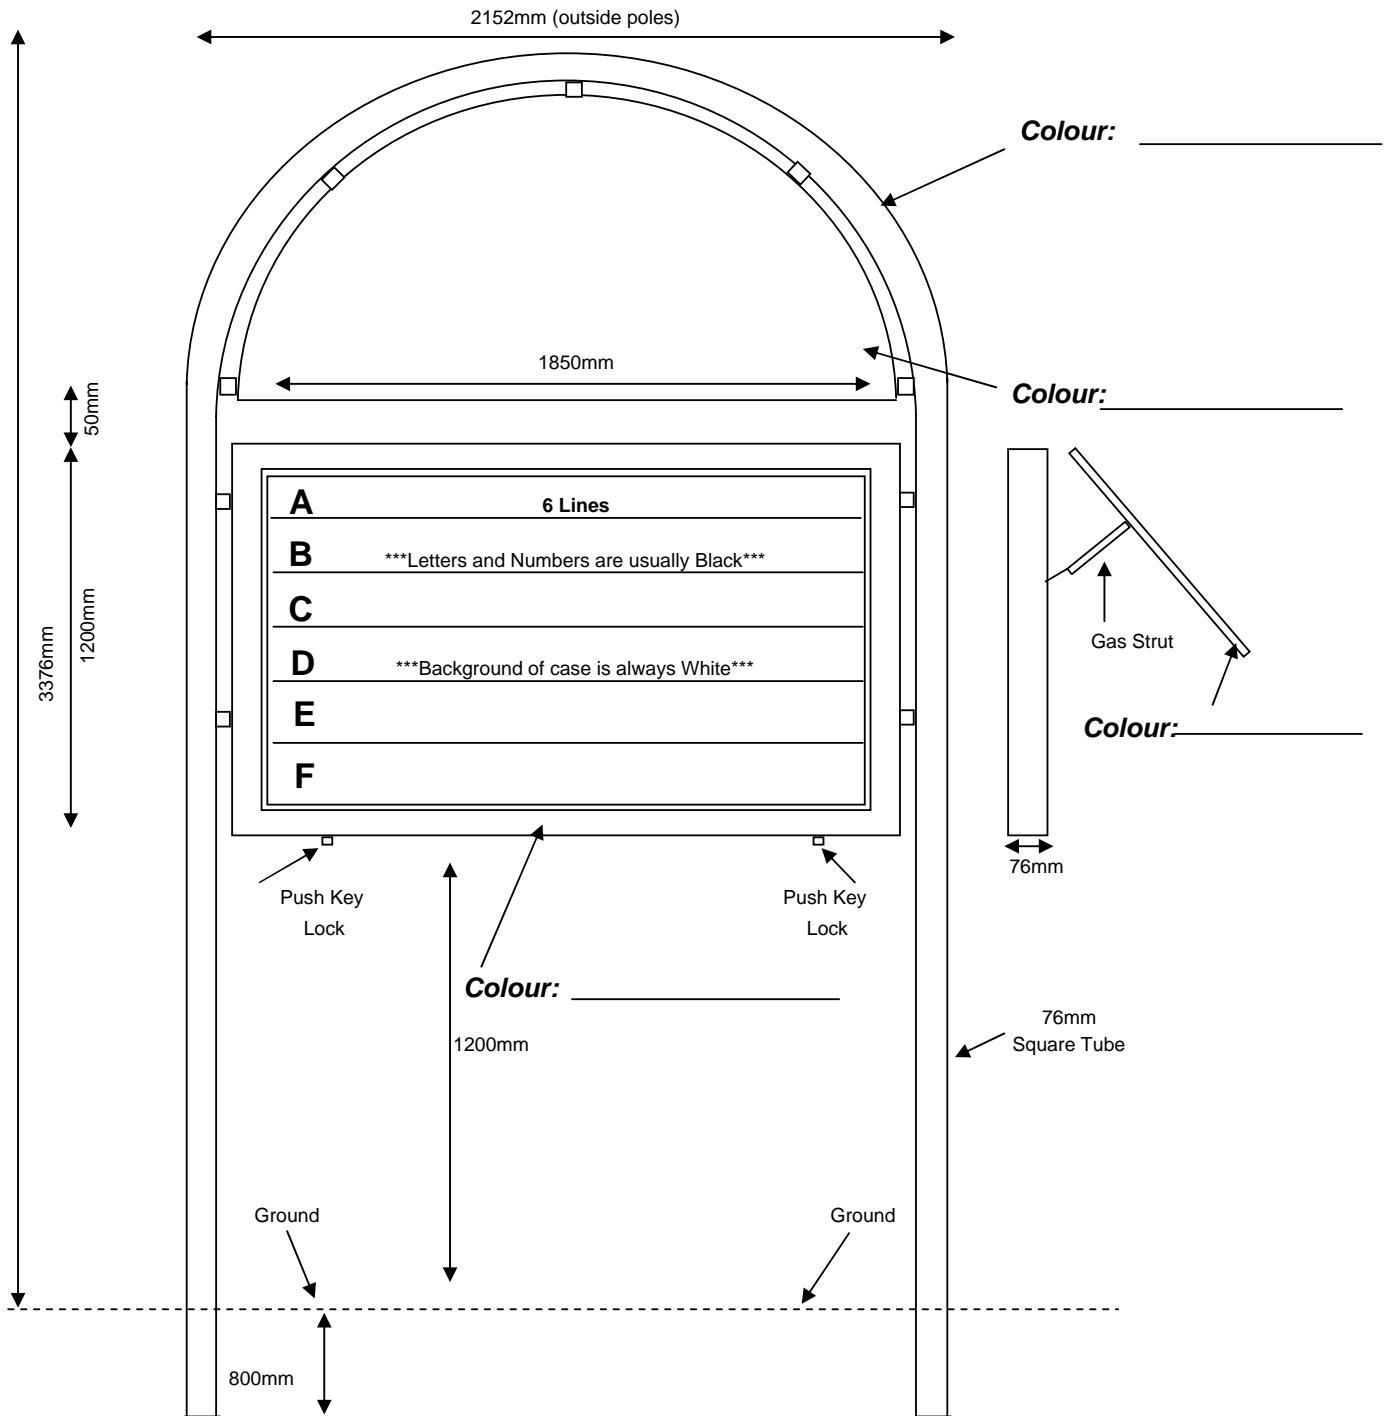

The Changeable Message Case...

Case only available as a 1800 x 1200mm.

Also available with a Krommenie Pinnable background.

Please contact our help desk for any further information.

Name: _____

Date: _____