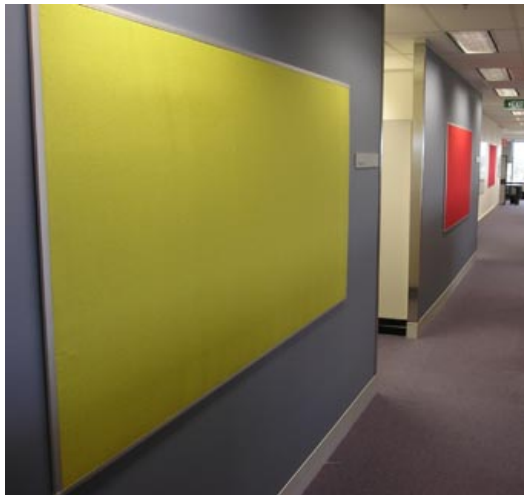

# Whiteboard Designer Range

Our 'Designer Range' of whiteboards ... give you the freedom to choose the colour of your whiteboard for any modern corporate environment.

Slim aluminium 'frameless' L frame ... 12x12mm in satin silver ... all you really see is the whiteboard .. the frame is just about invisible from front on.

You have the choice !

Why should your whiteboard .. be just white ?

Our NEW range of fantastic colours (non magnetic with a 5 year minimum warranty) add a real sense of style !

Colour shown is :  
Coffee 868

Stylish stainless steel mounting studs supplied with each board

See our range of whiteboard colours >>>

*And to compliment our Whiteboard Designer Range ... there is also Designer Noticeboards ..*

Our 'Designer Range' of Noticeboards compliment and enhance our designer whiteboard range.

Choose your own fabric that matches your décor and your office really has a modern co-ordinated look.

Slim aluminium 'frameless' frame ... 20mm in satin silver ... the frame is just about invisible.

Soft pin in surface under the fabric ensures any pin works with our boards.