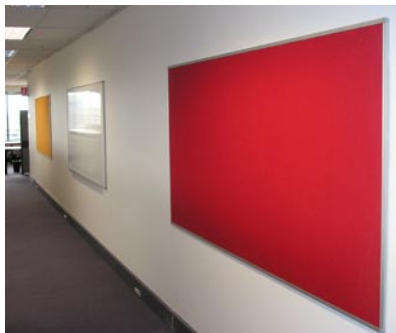

Colours may vary .. depending on your PC screen and/or your printer.
Designer whiteboards. *Another great idea from ... VISIONCHART*